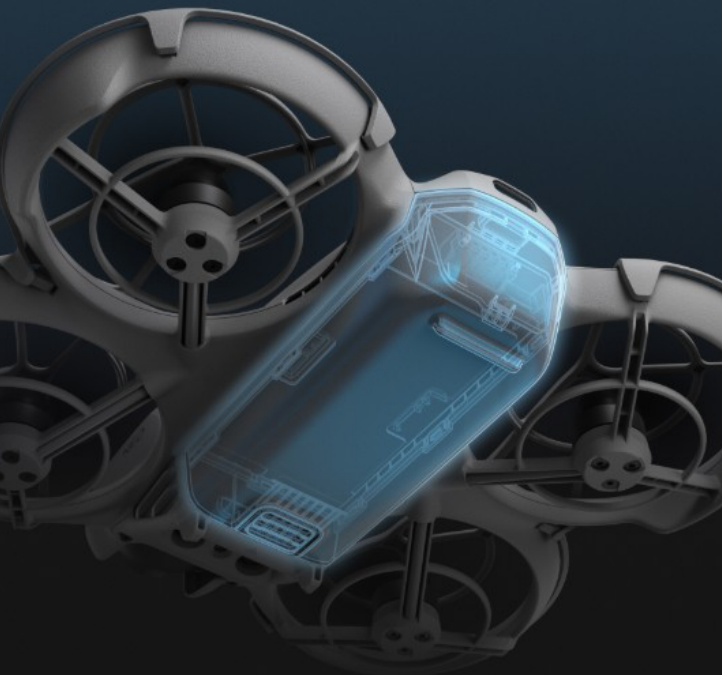

Compact yet capable, DJI Neo flies with style. It not only supports controller-free aerial filming but can also be paired with the DJI Fly app, remote controllers, RC Motion, DJI Goggles, and more for increased flight and camera control.

Voice Control

Mobile App Control

RC Control

Immersive Motion Control

Stable Flight

Impressive Battery Life

Using an infrared and monocular vision positioning system, DJI Neo can hover steadily in the air, maintaining stability even in wind conditions up to Level 4. It also supports automatic Return to Home (RTH) for convenient, worry-free operation.

Return to Home (RTH)

Level-4 Wind Resistance

18-Min Flight Time

Quick Power Replenishment

Specifications

Takeoff Weight	Approx. 135 g
Dimension	130x157x48.5 mm
Internal Storage	22 GB
Max Ascent Speed	3 m/s
Max Descent Speed	2 m/s
Max Speed	16 m/s
Max Takeoff Altitude	2000 m
Max Flight Time	Approx. 18 mins

Max Hovering Time	Approx. 18 mins
Max Flight Distance	7 km
Max Wind Speed Resistance	8 m/s (Level 4)
ISO Range	100-6400
Max Image Size	4000x3000
Video Resolution	4K (4:3): 3840x2880@30fps
Lens	FOV: 117.6° Aperture: f/2.8
Sensor	1/2-inch image sensor