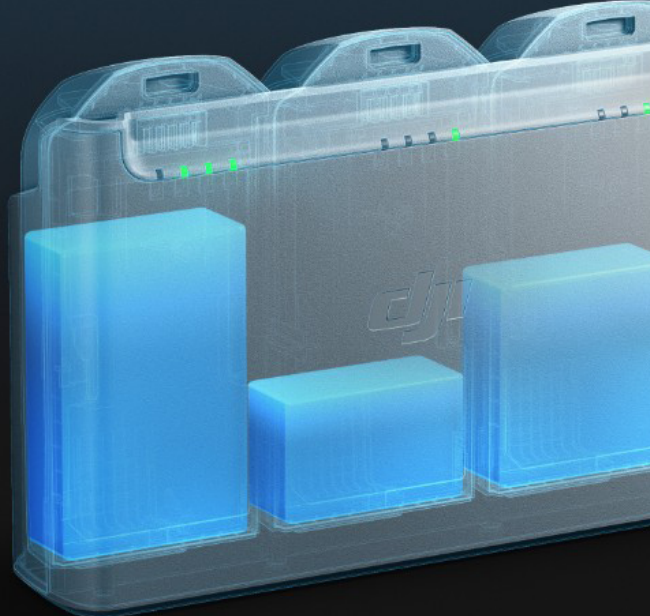

Voice Control

Mobile App Control

RC Control

Immersive Motion Control

Stable Flight

Impressive Battery Life

Using an infrared and monocular vision positioning system, DJI Neo can hover steadily in the air, maintaining stability even in wind conditions up to Level 4. It also supports automatic Return to Home (RTH) for convenient, worry-free operation.

Return to Home (RTH)

Level-4 Wind Resistance

18-Min Flight Time

Quick Power Replenishment

Specifications

Takeoff Weight	Approx. 135 g
Dimension	130x157x48.5 mm
Internal Storage	22 GB
Max Ascent Speed	3 m/s
Max Descent Speed	2 m/s
Max Speed	16 m/s
Max Takeoff Altitude	2000 m
Max Flight Time	Approx. 18 mins