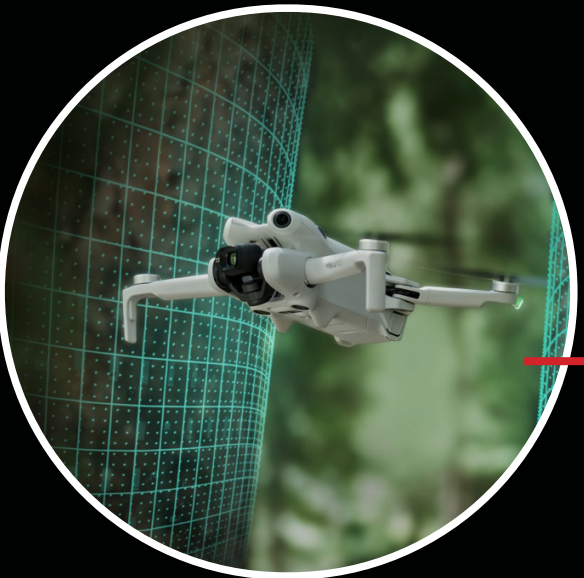

DJI MINI 4 PRO

Fly More Combo Plus Drone Camera (DJI RC 2)

Mini to the Max

[Click here to website](#)

Product Highlights

Extended Battery life

4K/60fps HDR
True Vertical Shooting

20km FHD video
Transmission

Weighing
less than 249 g

Ominidirectional
Obstacle sensing

ActivateShot
360°

Take it. Easy.

Take off whenever inspiration strikes. Weighing less than 249g, Mini 4 Pro was designed for convenience on the go, [1] and the drone's weight means there's no need for training or examinations in most countries and regions.

249g

A close-up photograph showing a person's hands holding a folded white and black drone inside a blue backpack. The backpack has yellow straps and buckles. The person is wearing a blue jacket and grey shorts. The background is a blurred outdoor setting.

Out-sized Imaging Performance

Capture more complex details easily with Mini 4 Pro's camera, powered by a 1/1.3 - inch CMOS sensor featuring Dual Native ISO Fusion, a f/1.7 aperture, and 2.4 μm 4 -in- 1 pixels. More highlight and shadow details with a high dynamic range means uncompromising results in every frame.