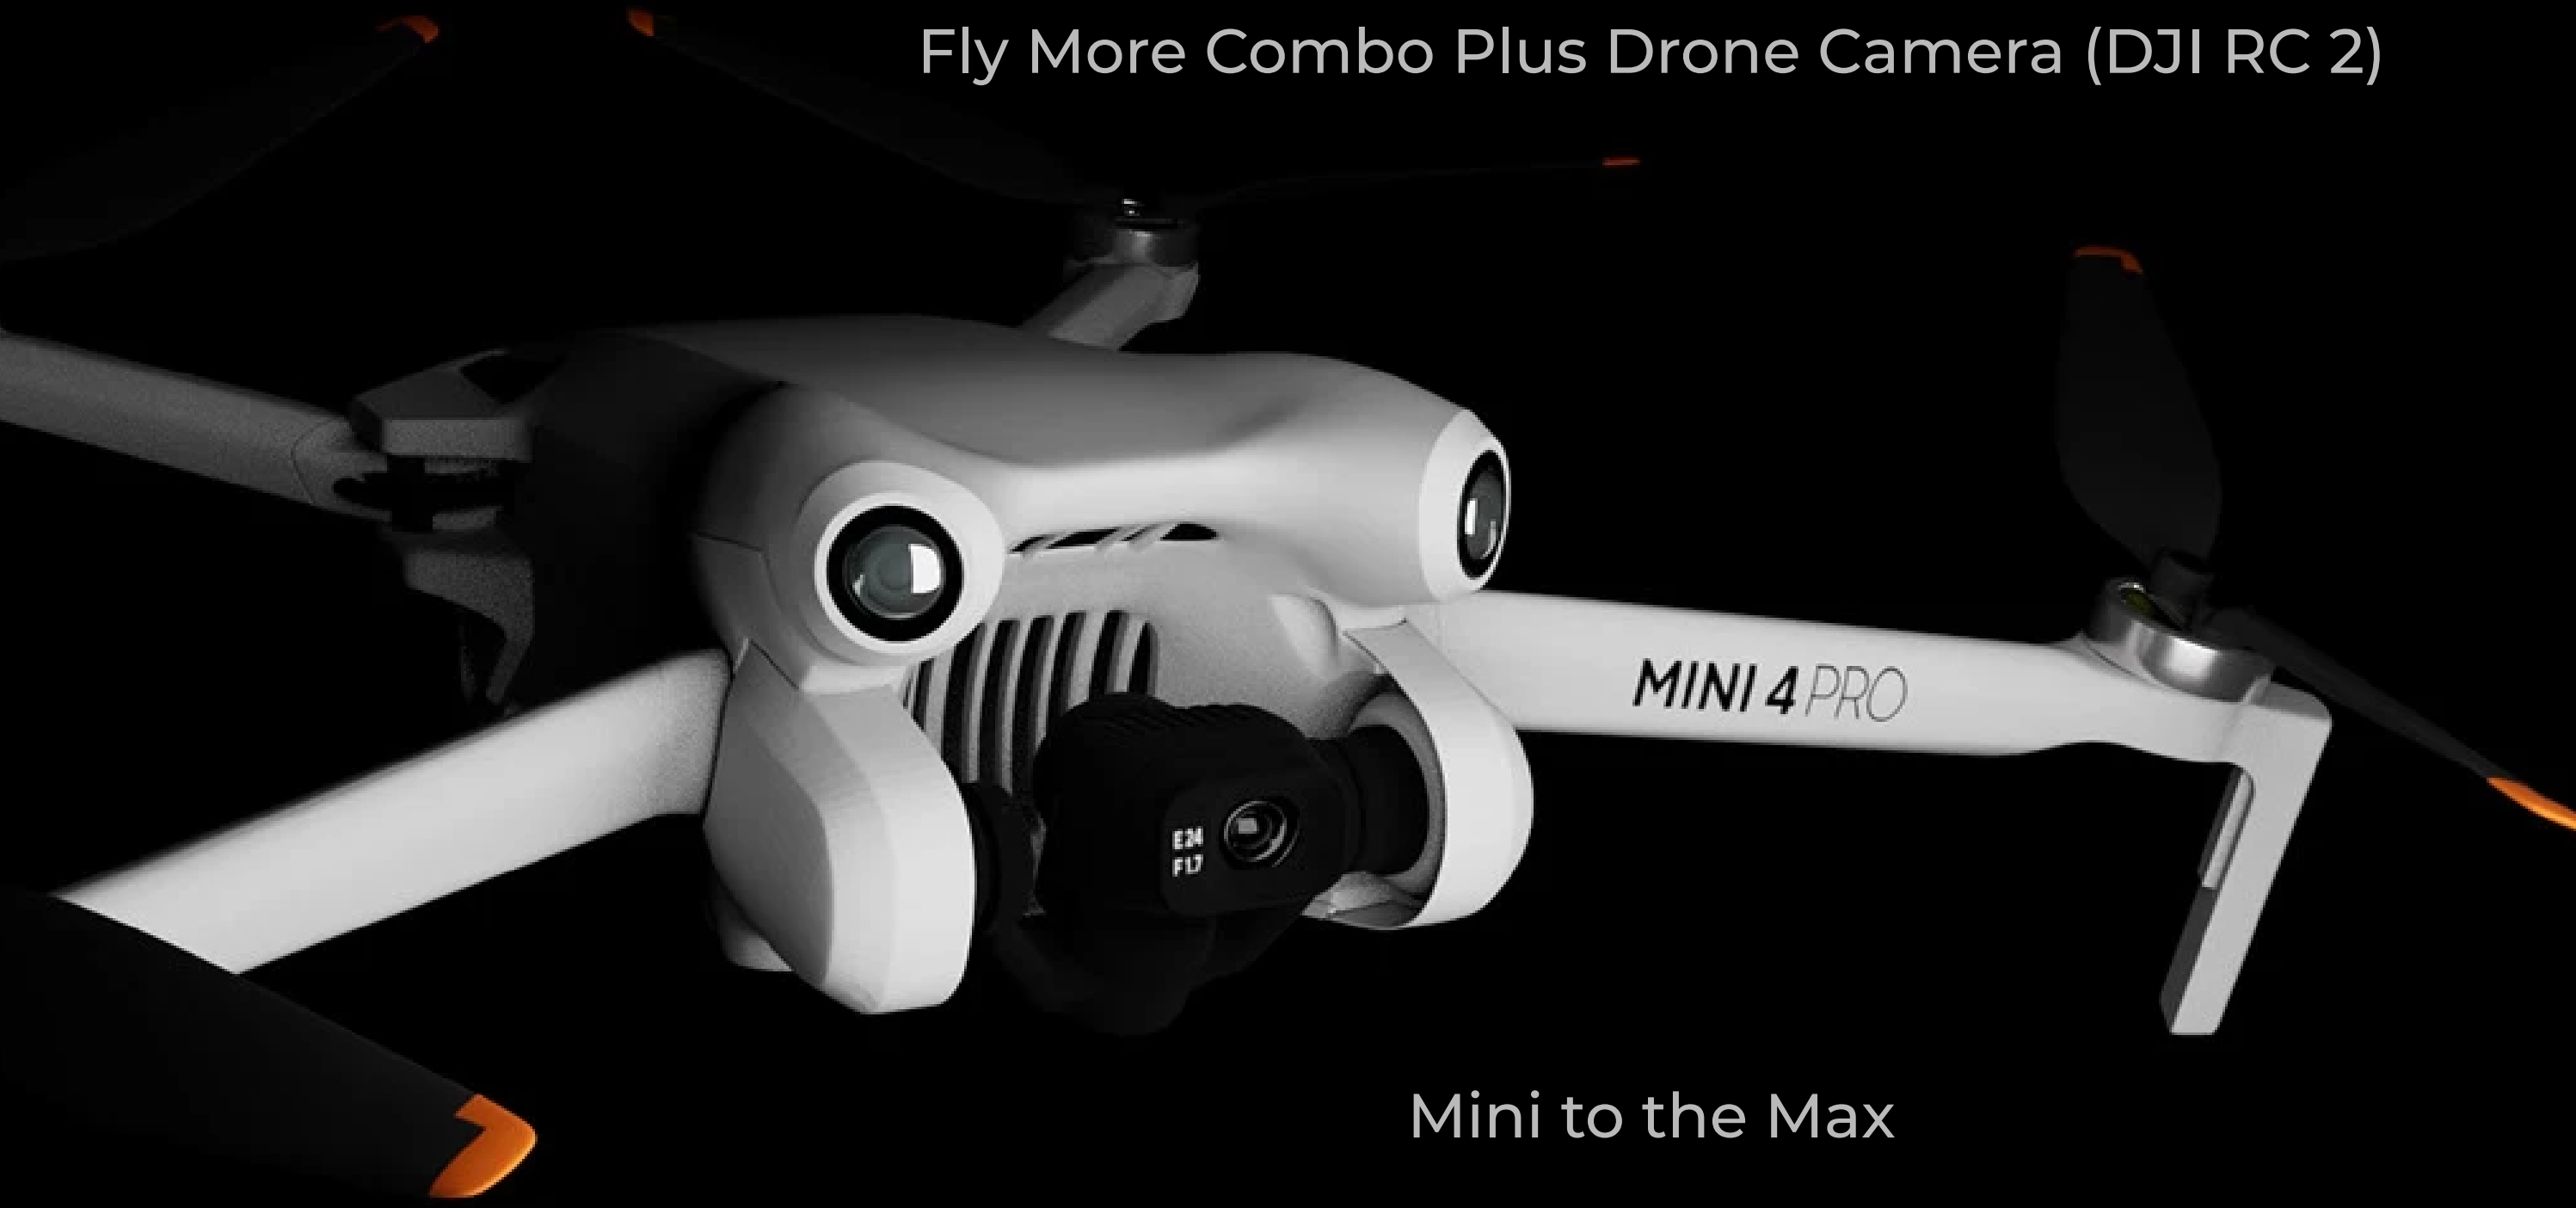

DJI MINI 4 PRO

Fly More Combo Plus Drone Camera (DJI RC 2)

Mini to the Max

[Click here to website](#)

Product Highlights

Extended Battery life

4K/60fps HDR
True Vertical Shooting

20km FHD video
Transmission

Weighing
less than 249 g

Ominidirectional
Obstacle sensing

ActivateShot
360°

Take it. Easy.

Take off whenever inspiration strikes. Weighing less than 249g, Mini 4 Pro was designed for convenience on the go, [1] and the drone's weight means there's no need for training or examinations in most countries and regions.

249g

A close-up photograph showing a person's hands holding a folded white and black drone inside a blue backpack. The backpack has yellow straps and buckles. The person is wearing a blue jacket and grey shorts. The background is a blurred outdoor setting.

Fly Longer Create More

Leave battery concerns behind and stay focused on creation with Mini 4 Pro's Intelligent Flight Battery. Enjoy up to 34 minutes of flight time, or upgrade to the Intelligent Flight Battery Plus [2] to enjoy an extra-long 45-minute max flight time.