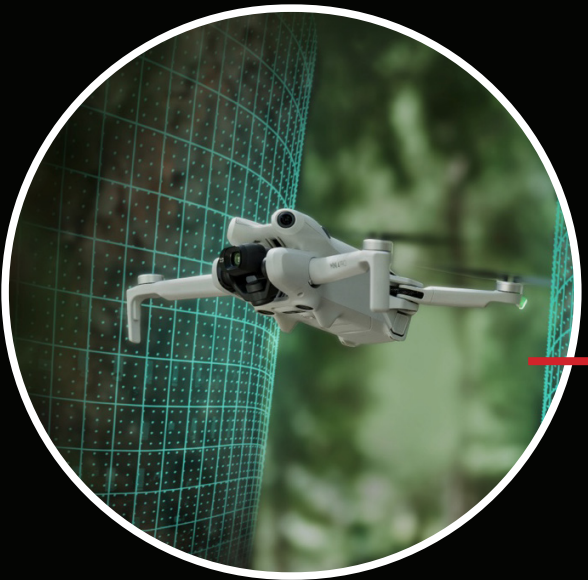

DJI MINI 4 PRO

Drone Camera (DJI RC-N2)

Mini to the Max

Product Highlights

Extended Battery life

4K/60fps HDR
True Vertical Shooting

20km FHD video
Transmission

Weighing
less than 249 g

Ominidirectional
Obstacle sensing

ActivateShot
360°

Take it. Easy.

Take off whenever inspiration strikes. Weighing less than 249g, Mini 4 Pro was designed for convenience on the go, [1] and the drone's weight means there's no need for training or examinations in most countries and regions.

249g

A close-up photograph showing a person's hands pulling a grey DJI Mini 4 Pro drone out of a blue backpack. The backpack is open, and the drone is partially visible, showing its propellers and body. The person is wearing a blue jacket and grey shorts. The background is slightly blurred, suggesting an outdoor setting.

Out-sized Imaging Performance

Capture more complex details easily with Mini 4 Pro's camera, powered by a 1/1.3 - inch CMOS sensor featuring Dual Native ISO Fusion, a f/1.7 aperture, and 2.4 μm 4 -in- 1 pixels. More highlight and shadow details with a high dynamic range means uncompromising results in every frame.