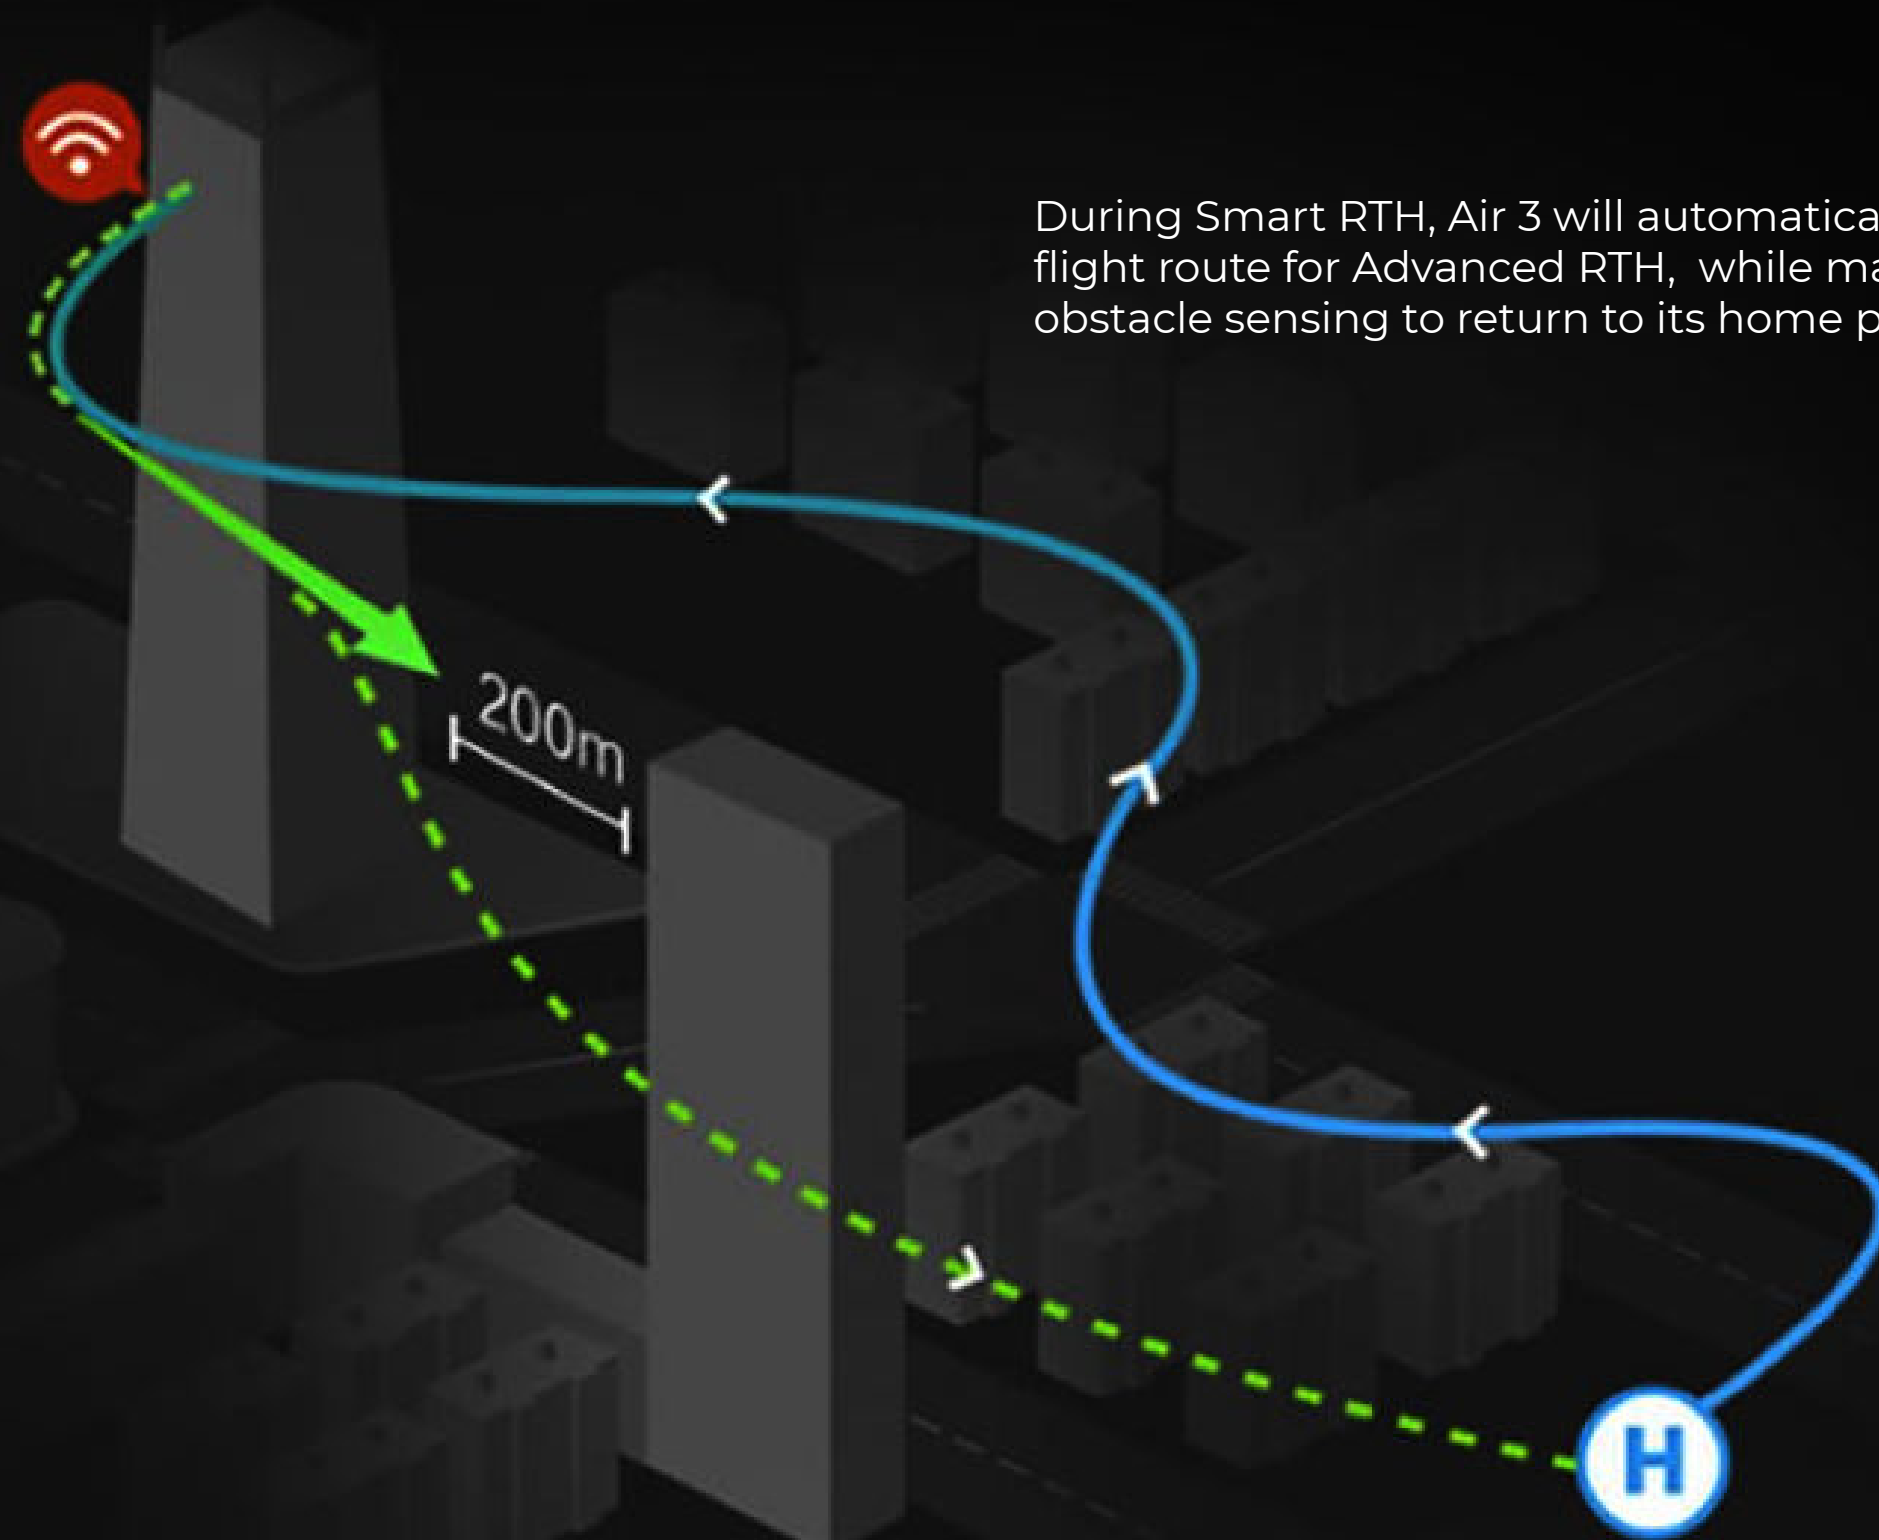

48%

Improvement Over Previous Generation

46 mins

Improvement Over Previous Generation

The new battery charging hub supports an innovative power transfer function. Simply press and hold the function button to transfer the remaining power from multiple batteries to the battery with the highest remaining power, giving you a more fully charged battery in situations where charging options are limited.

Omnidirectional

Obstacle Sensing

An omnidirectional sensing system enables comprehensive environmental awareness, allowing Air 3 to detect obstacles in all directions. When obstacles are detected, Air 3 can use APAS 5.0 to perform smoother avoidance movements for a safer overall flight experience. Even complete beginners can now fly with confidence and execute creative ideas with enhanced safety.

Advanced RTH

During Smart RTH, Air 3 will automatically plan an optimized flight route for Advanced RTH, while maintaining omnidirectional obstacle sensing to return to its home point quickly and safely.

Intelligent Features

to Fly Inspired

Get even more creativity in your shots when you use Air 3's ActiveShots 360°. When paired with the omnidirectional vision sensing system and 3x medium tele camera, it helps you to capture cinematic footage that keeps your subject in frame. In Manual mode, you can customize the flight path while still enjoying simple and intuitive control. Draw your flight path on the Manual wheel, and Air 3 will carry out orbiting, approaching, and distancing maneuvers with your subject centered.